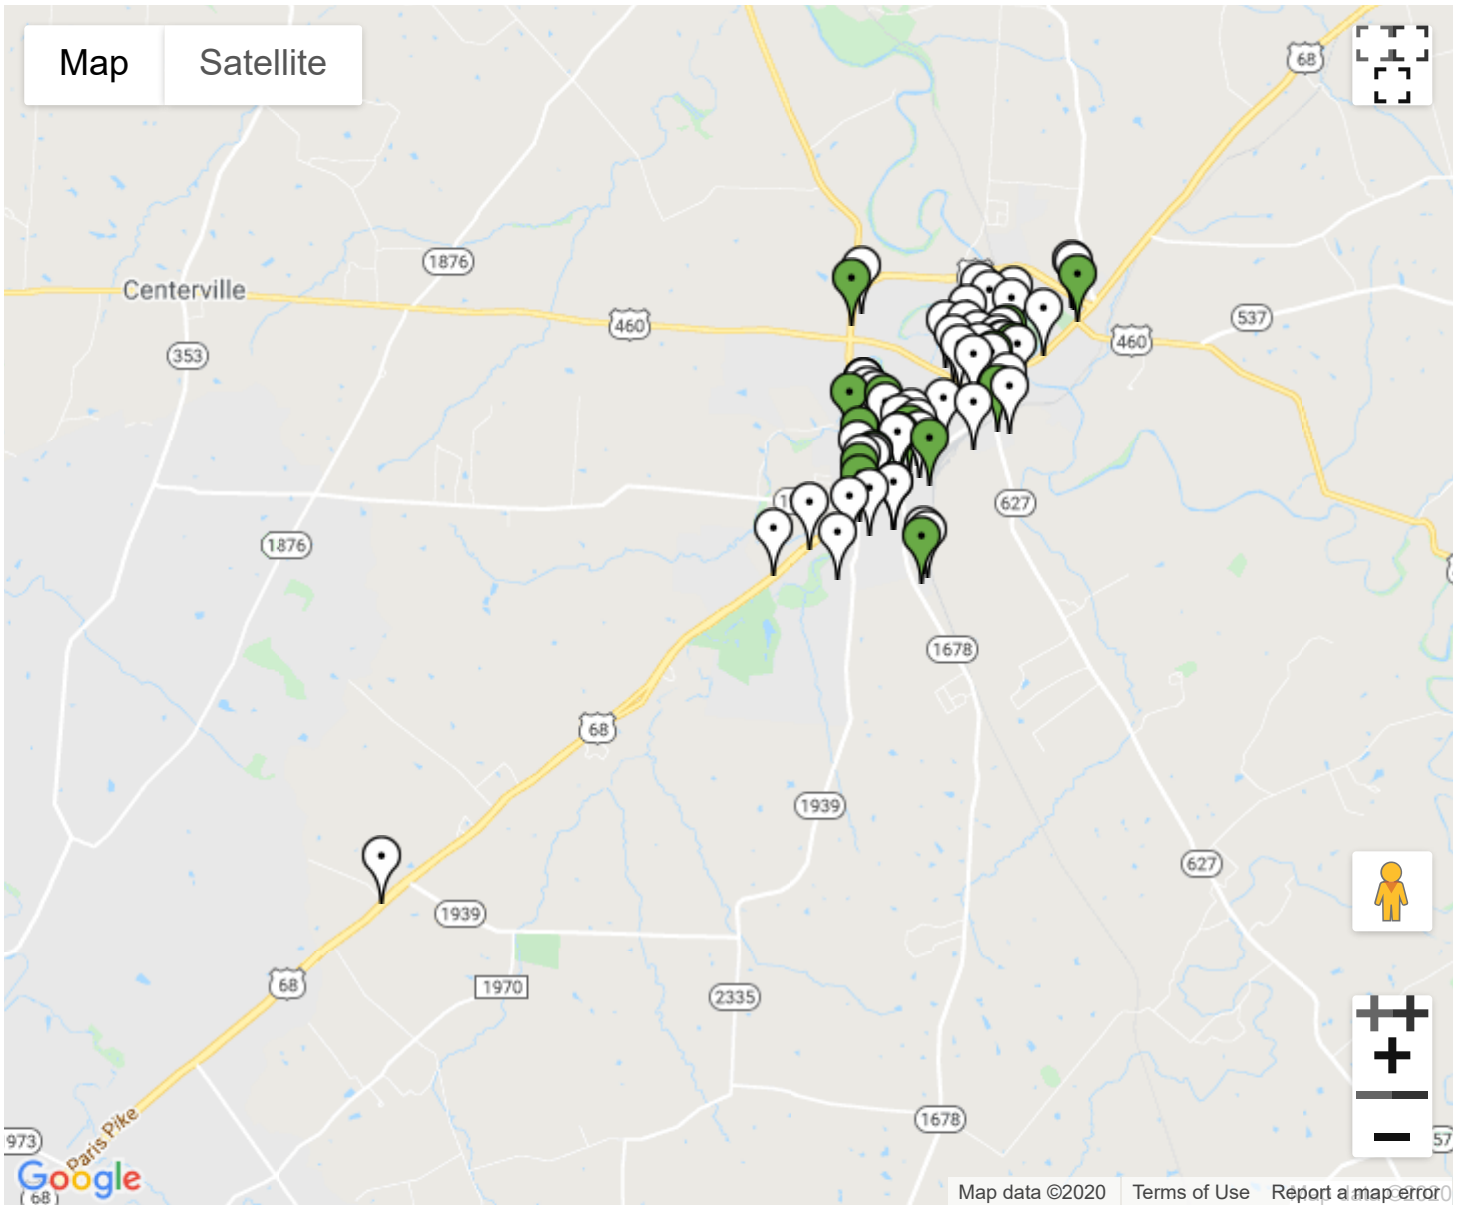

Map

7/2/2020 8:22 AM

Legend:

Collision  NIBRS 